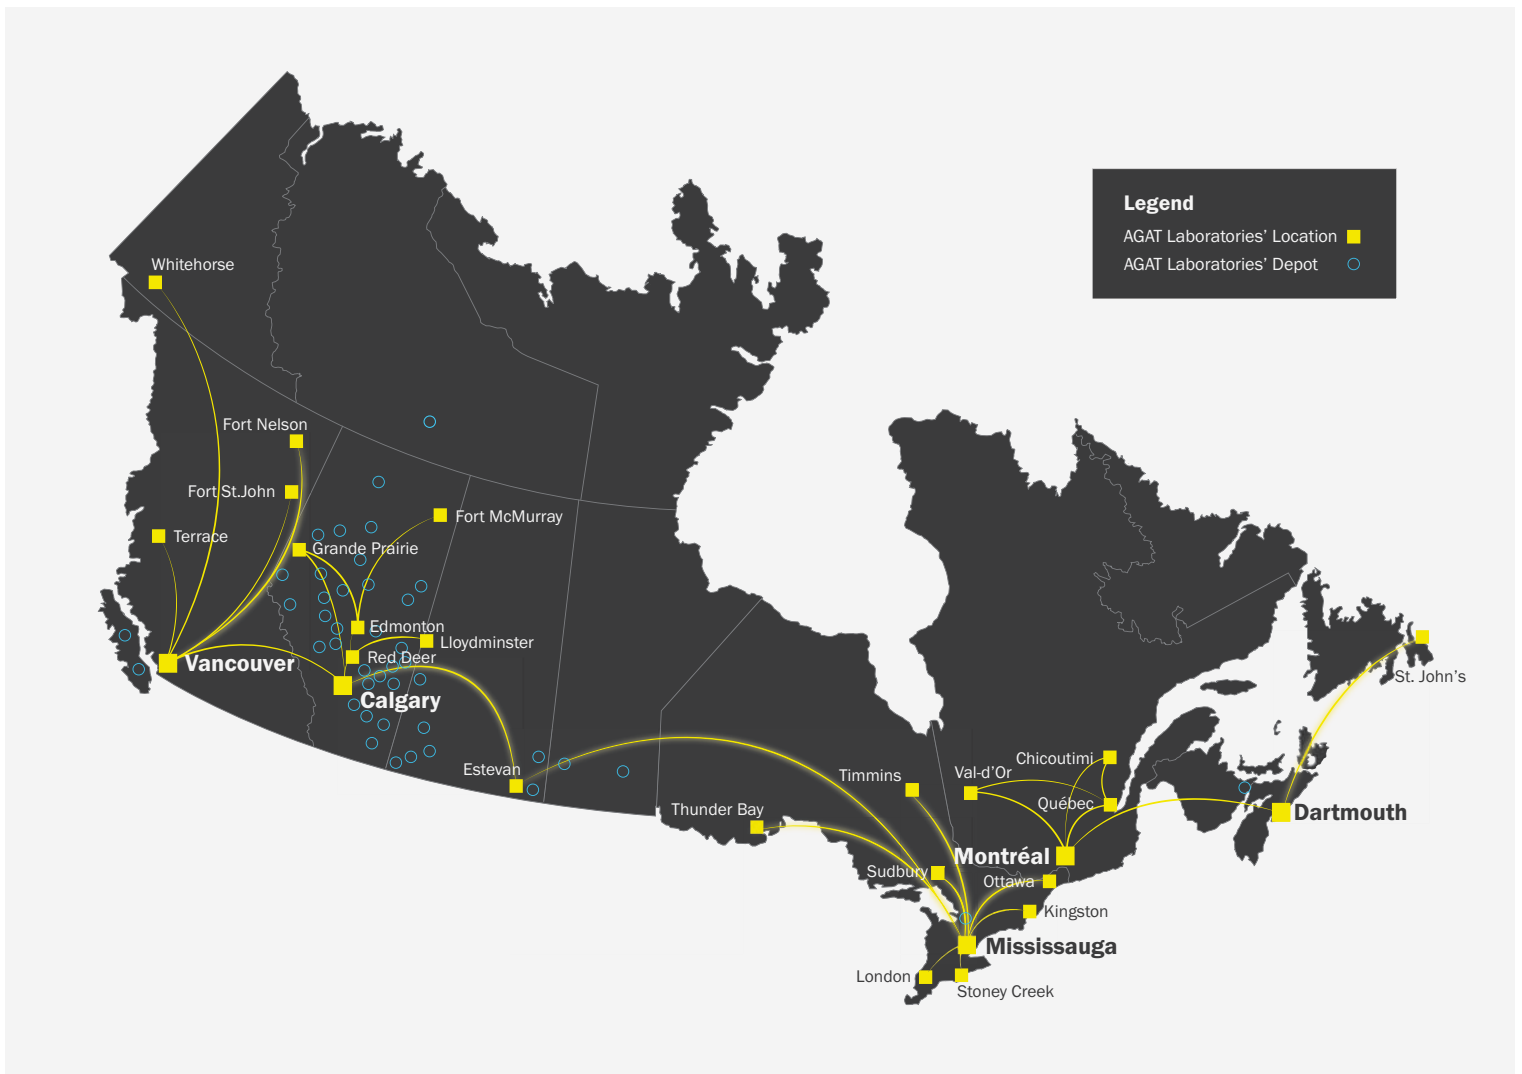

Depots

The following is AGAT Laboratories' extensive network of affiliated depots located across Canada. These depots provide clients with an easy local spot for receiving supplies and submitting samples to an AGAT Laboratory location for quick analysis turnaround.

We recommend you contact the specific depot in your area to confirm hours of operation and services provided as these do change sometimes with little notice and can fluctuate due to the recent pandemic.

Please note: Depots are not AGAT-owned facilities, but are familiar with shipping samples to and receiving bottle orders from AGAT branches and laboratories. For further information, please contact our Head Office in Calgary at **403.736.2000** or toll-free **1.866.764.7554**.

*Depot details are subject to change. Please visit agatlabs.com for the most up-to-date information.