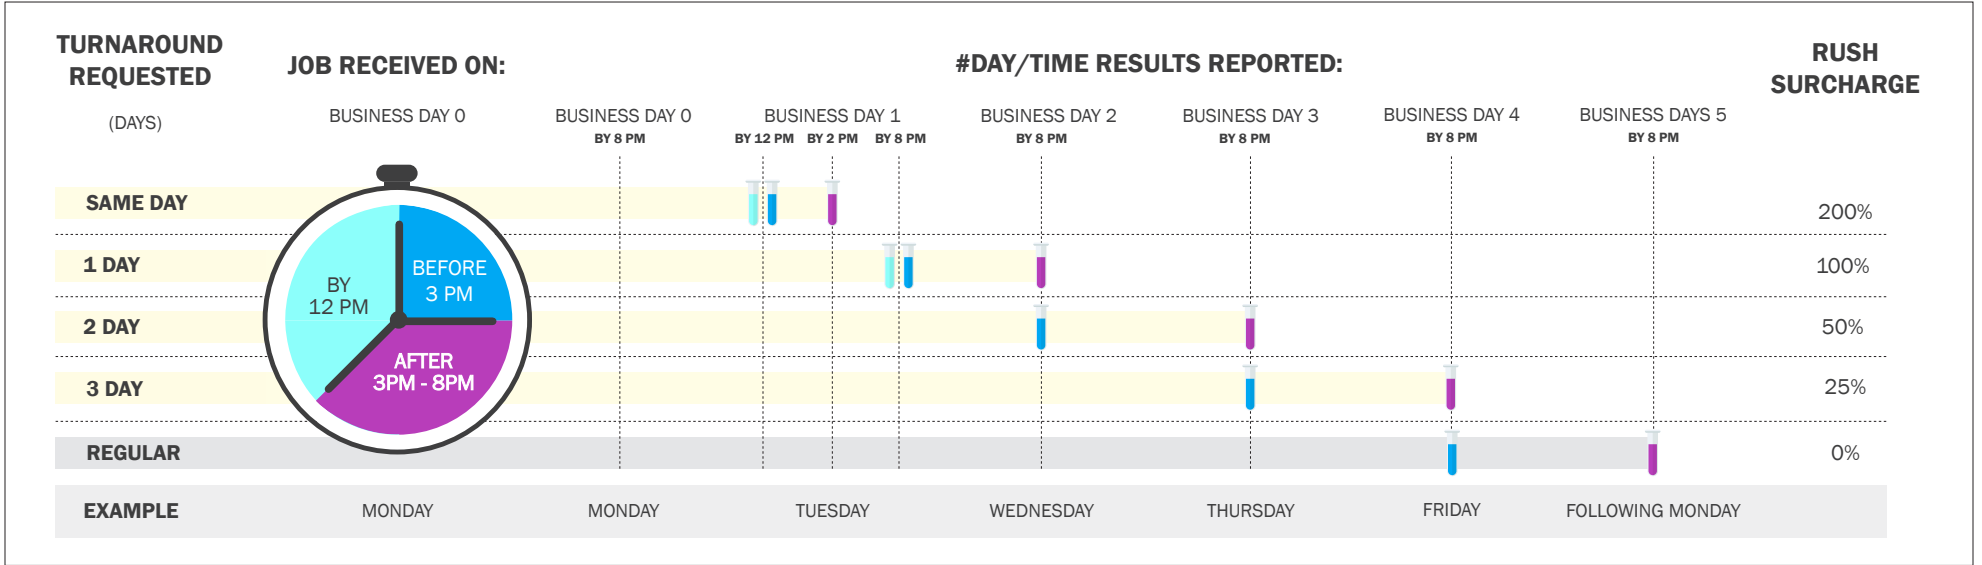

Alberta Landfill Characterization TAT

***Specialty tests may require longer periods to complete and subject to special RUSH surcharges.
 Service days do not include weekends or statutory holidays. Additional charges apply for results delivered on weekends or statutory holidays.